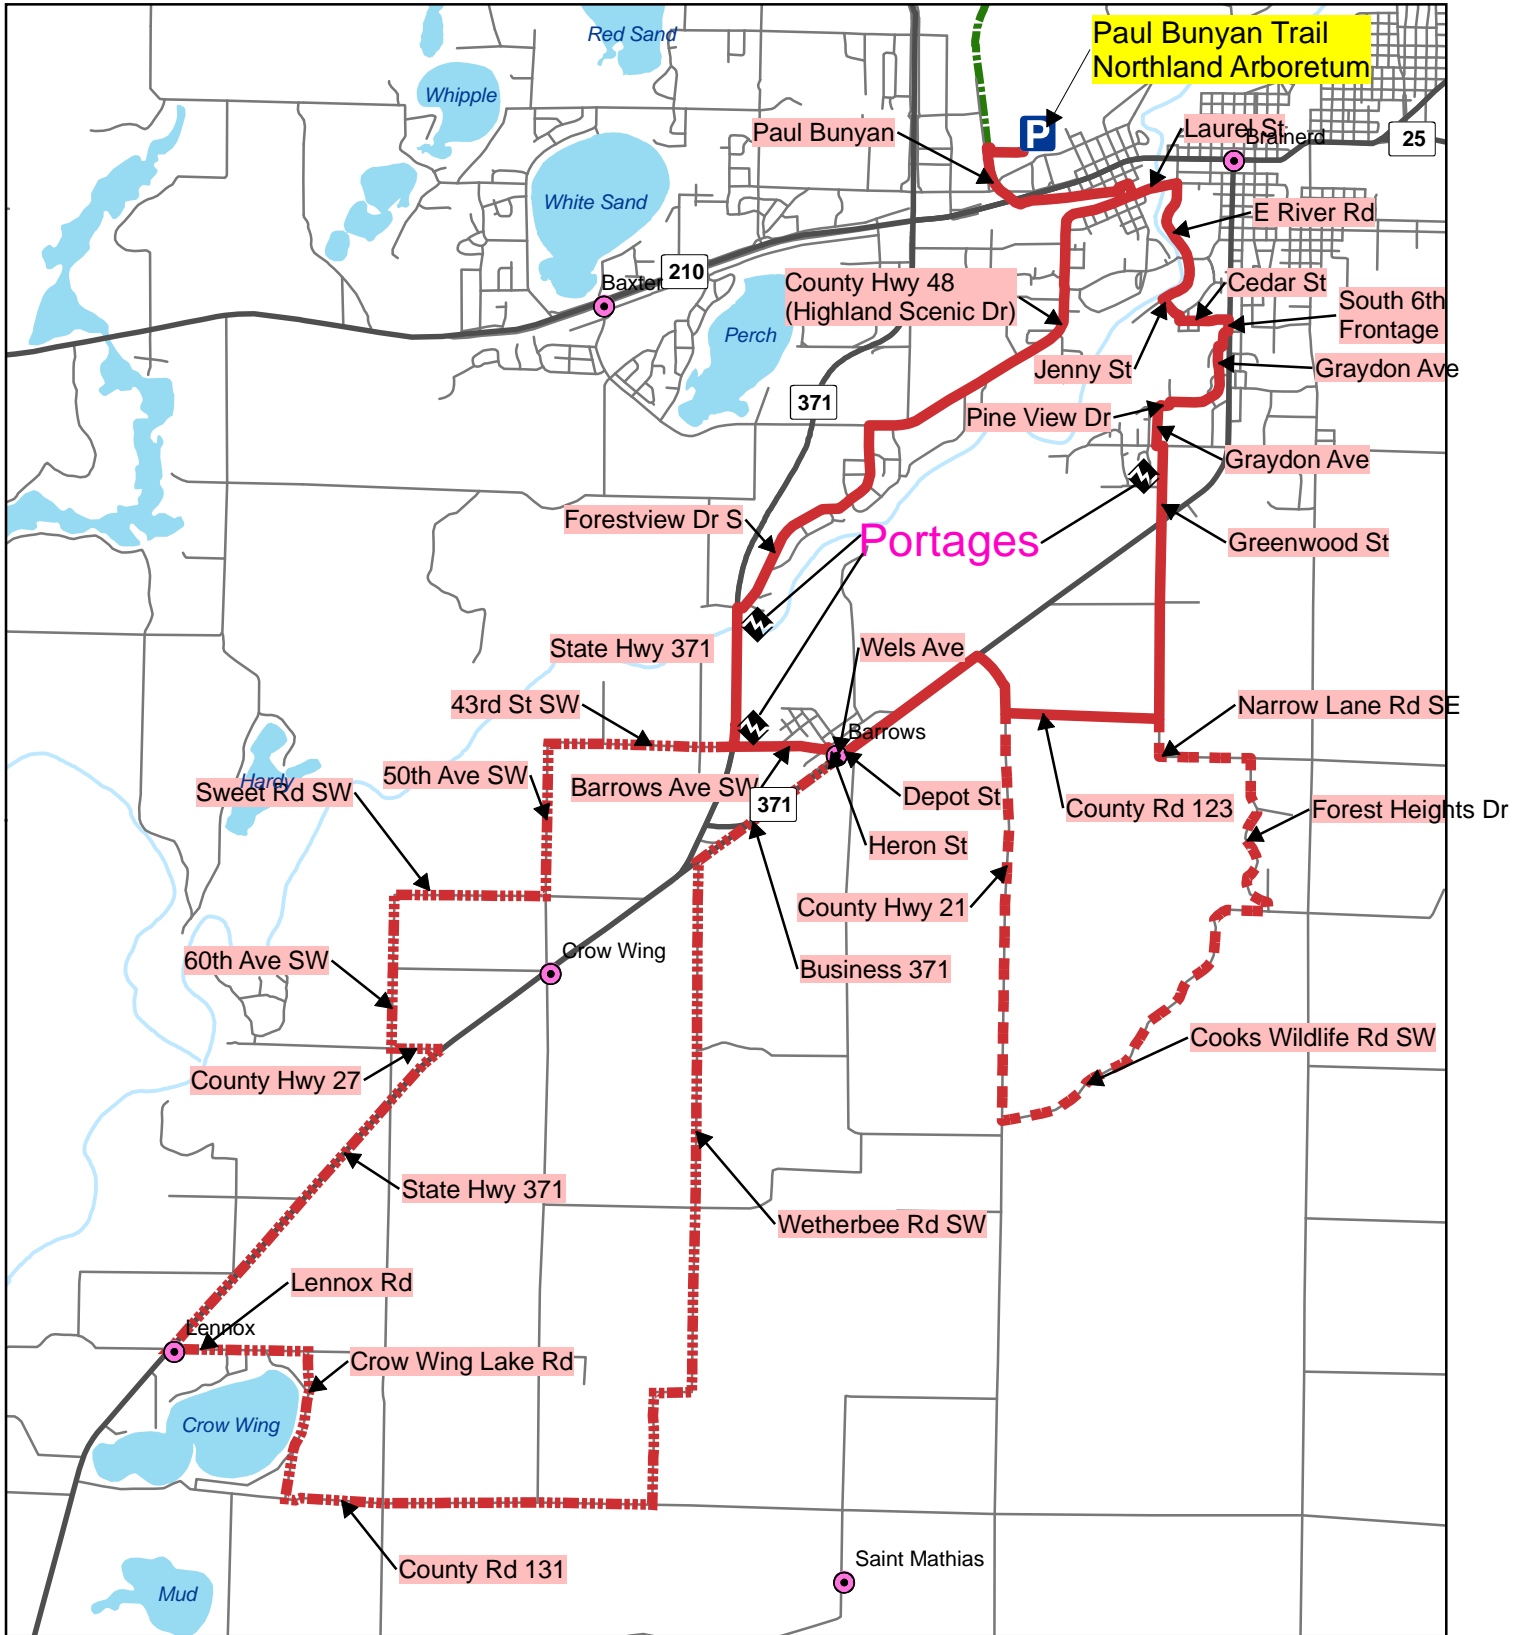

# 3 Portages (16 to 40 Miles)

## Paul Bunyan Cyclists Routes

### Three Portages

- 3 Portage Loop
- - - Cooks WMA Loop
- . . . Crow Wing Lake Loop
- Major Highways
- Bike Trail
- Other Roads
- Populated Places
- Lakes & Rivers

Apr 26, 2010

J. Olson

See page 2 for detail of the beginning and end of the route.

County Hwy 48  
(Highland Scenic Dr)

Cedar St

South 6th  
Frontage

Jenny St

Graydon Ave

Pine View Dr

Mud

Gilbert