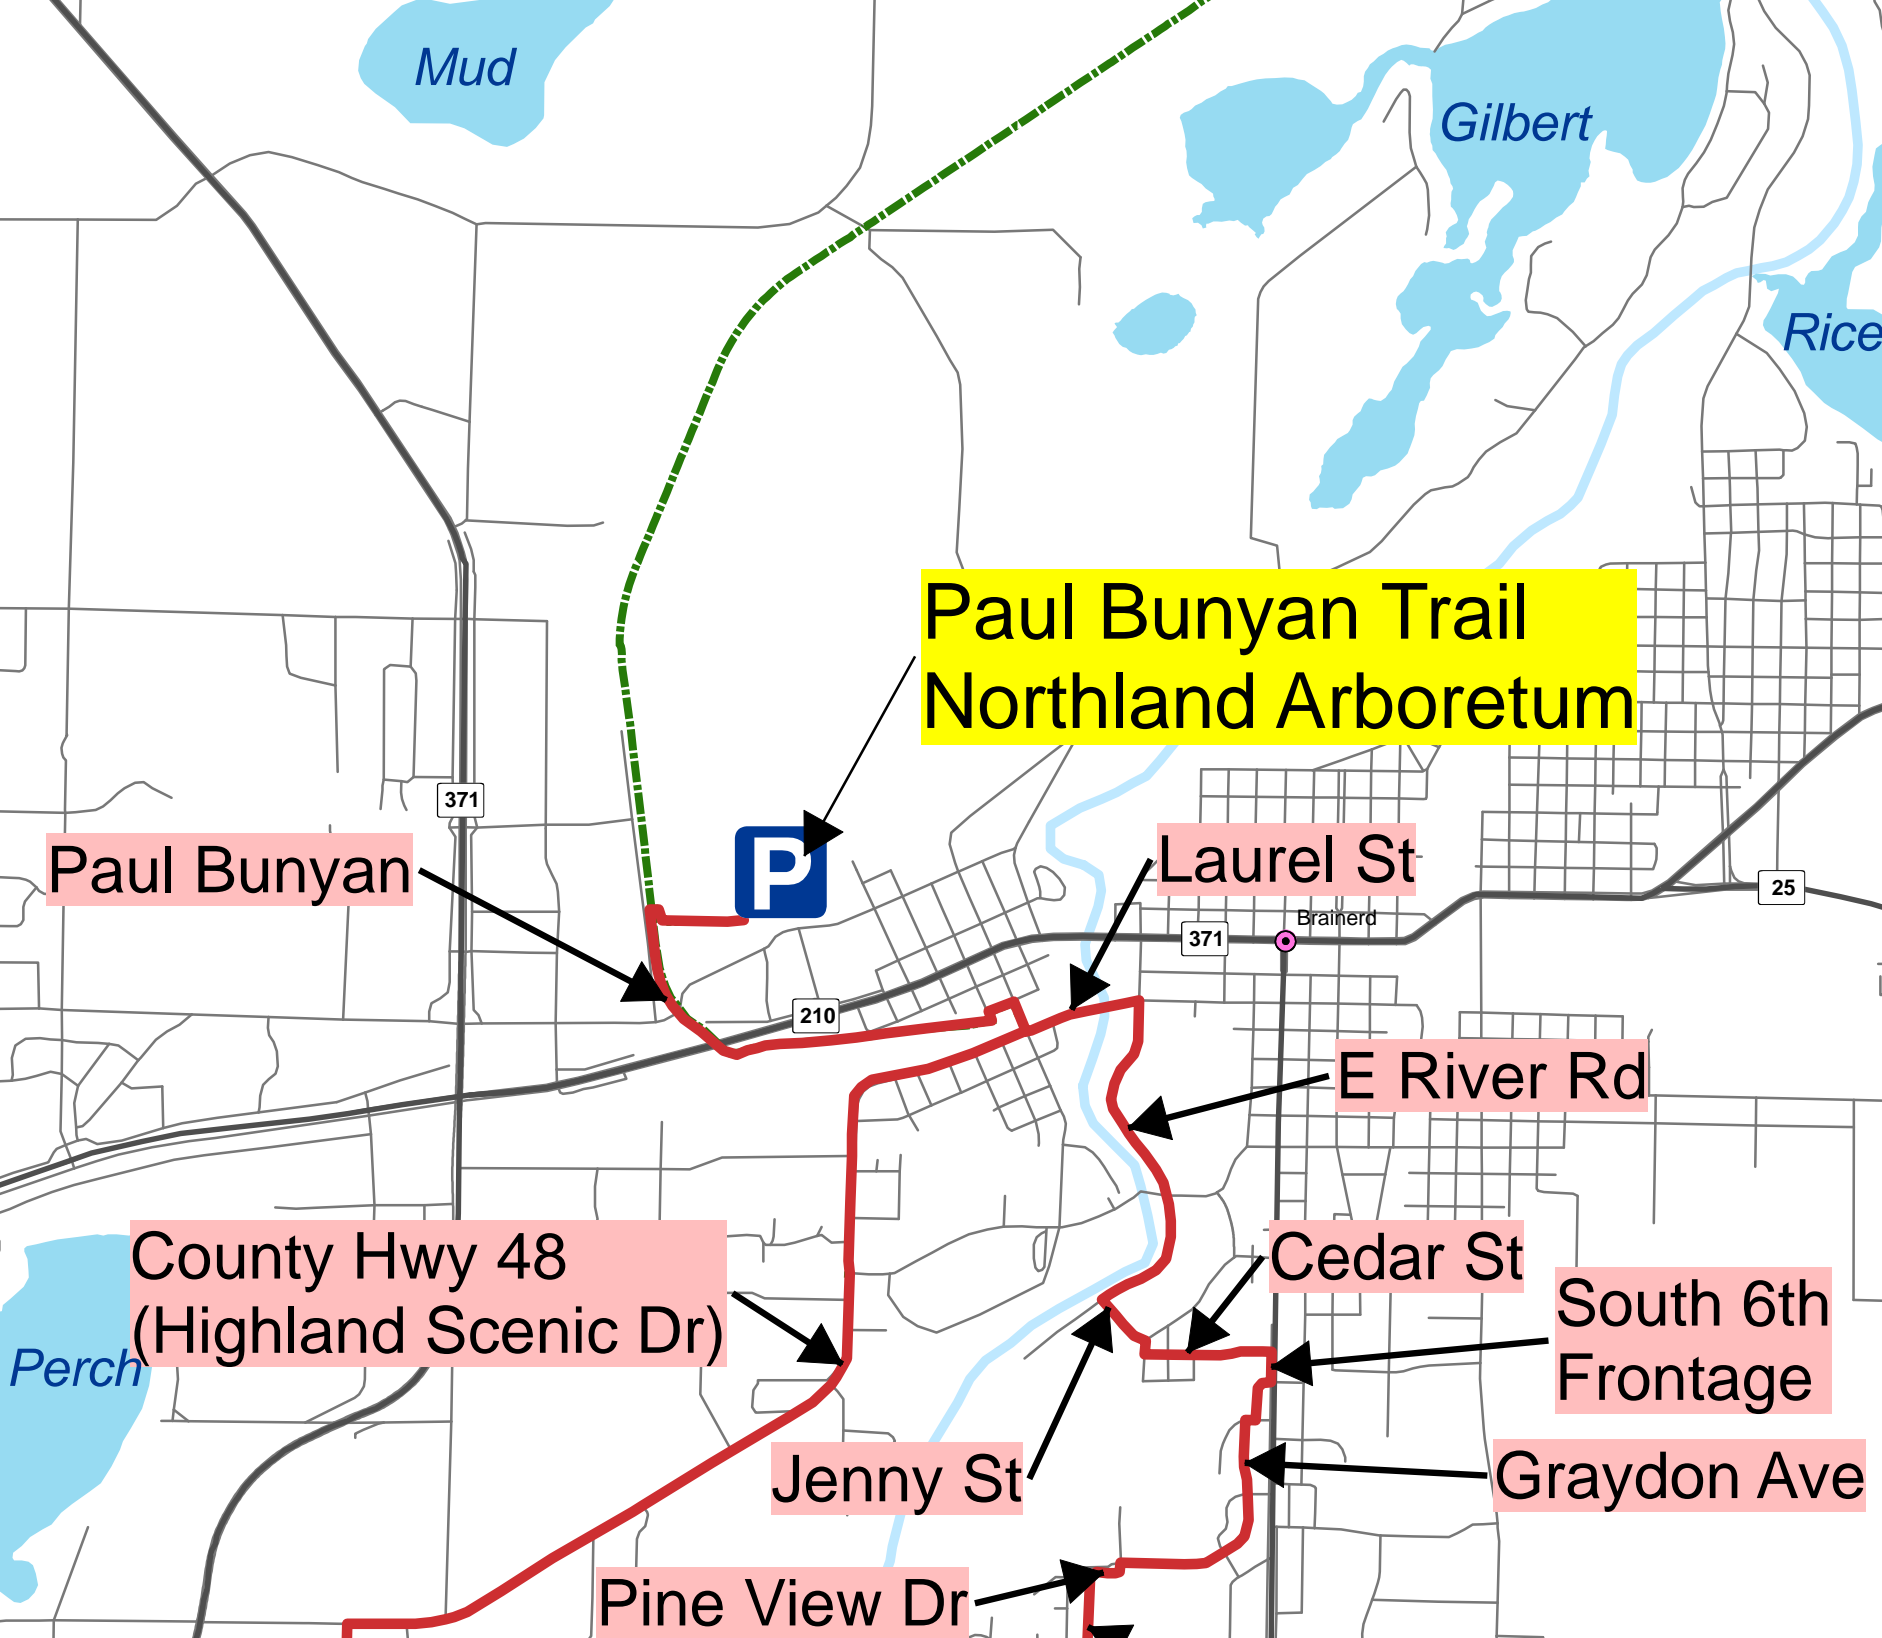

### Three Portages

- 3 Portage Loop
- - - Cooks WMA Loop
- . . . Crow Wing Lake Loop
- Major Highways
- Bike Trail
- Other Roads
- Populated Places
- Lakes & Rivers

Apr 26, 2010

J. Olson

See page 2 for detail of the beginning and end of the route.

**Paul Bunyan Trail  
Northland Arboretum**

Paul Bunyan

Laurel St

371

25

210

Brainerd

E River Rd

County Hwy 48  
(Highland Scenic Dr)

Cedar St

South 6th  
Frontage

Jenny St

Graydon Ave

Pine View Dr

Mud

Gilbert