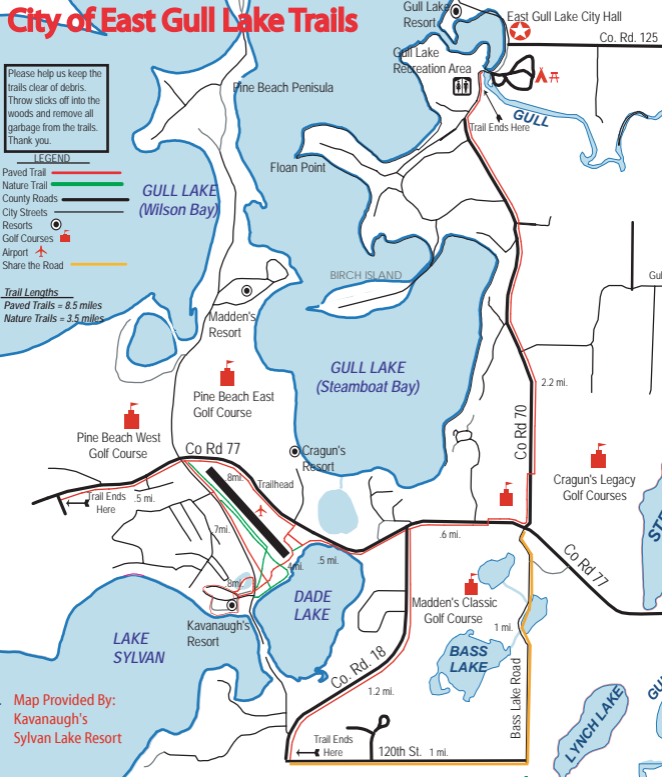

# City of East Gull Lake Trails

Please help us keep the trails clear of debris. Throw sticks off into the woods and remove all garbage from the trails. Thank you.

## LEGEND

- Paved Trail
- Nature Trail
- County Roads
- City Streets
- Resorts
- Golf Courses
- Airport
- Share the Road

**Trail Lengths**  
Paved Trails = 8.5 miles  
Nature Trails = 3.5 miles

Map Provided By:  
Kavanaugh's  
Sylvan Lake Resort