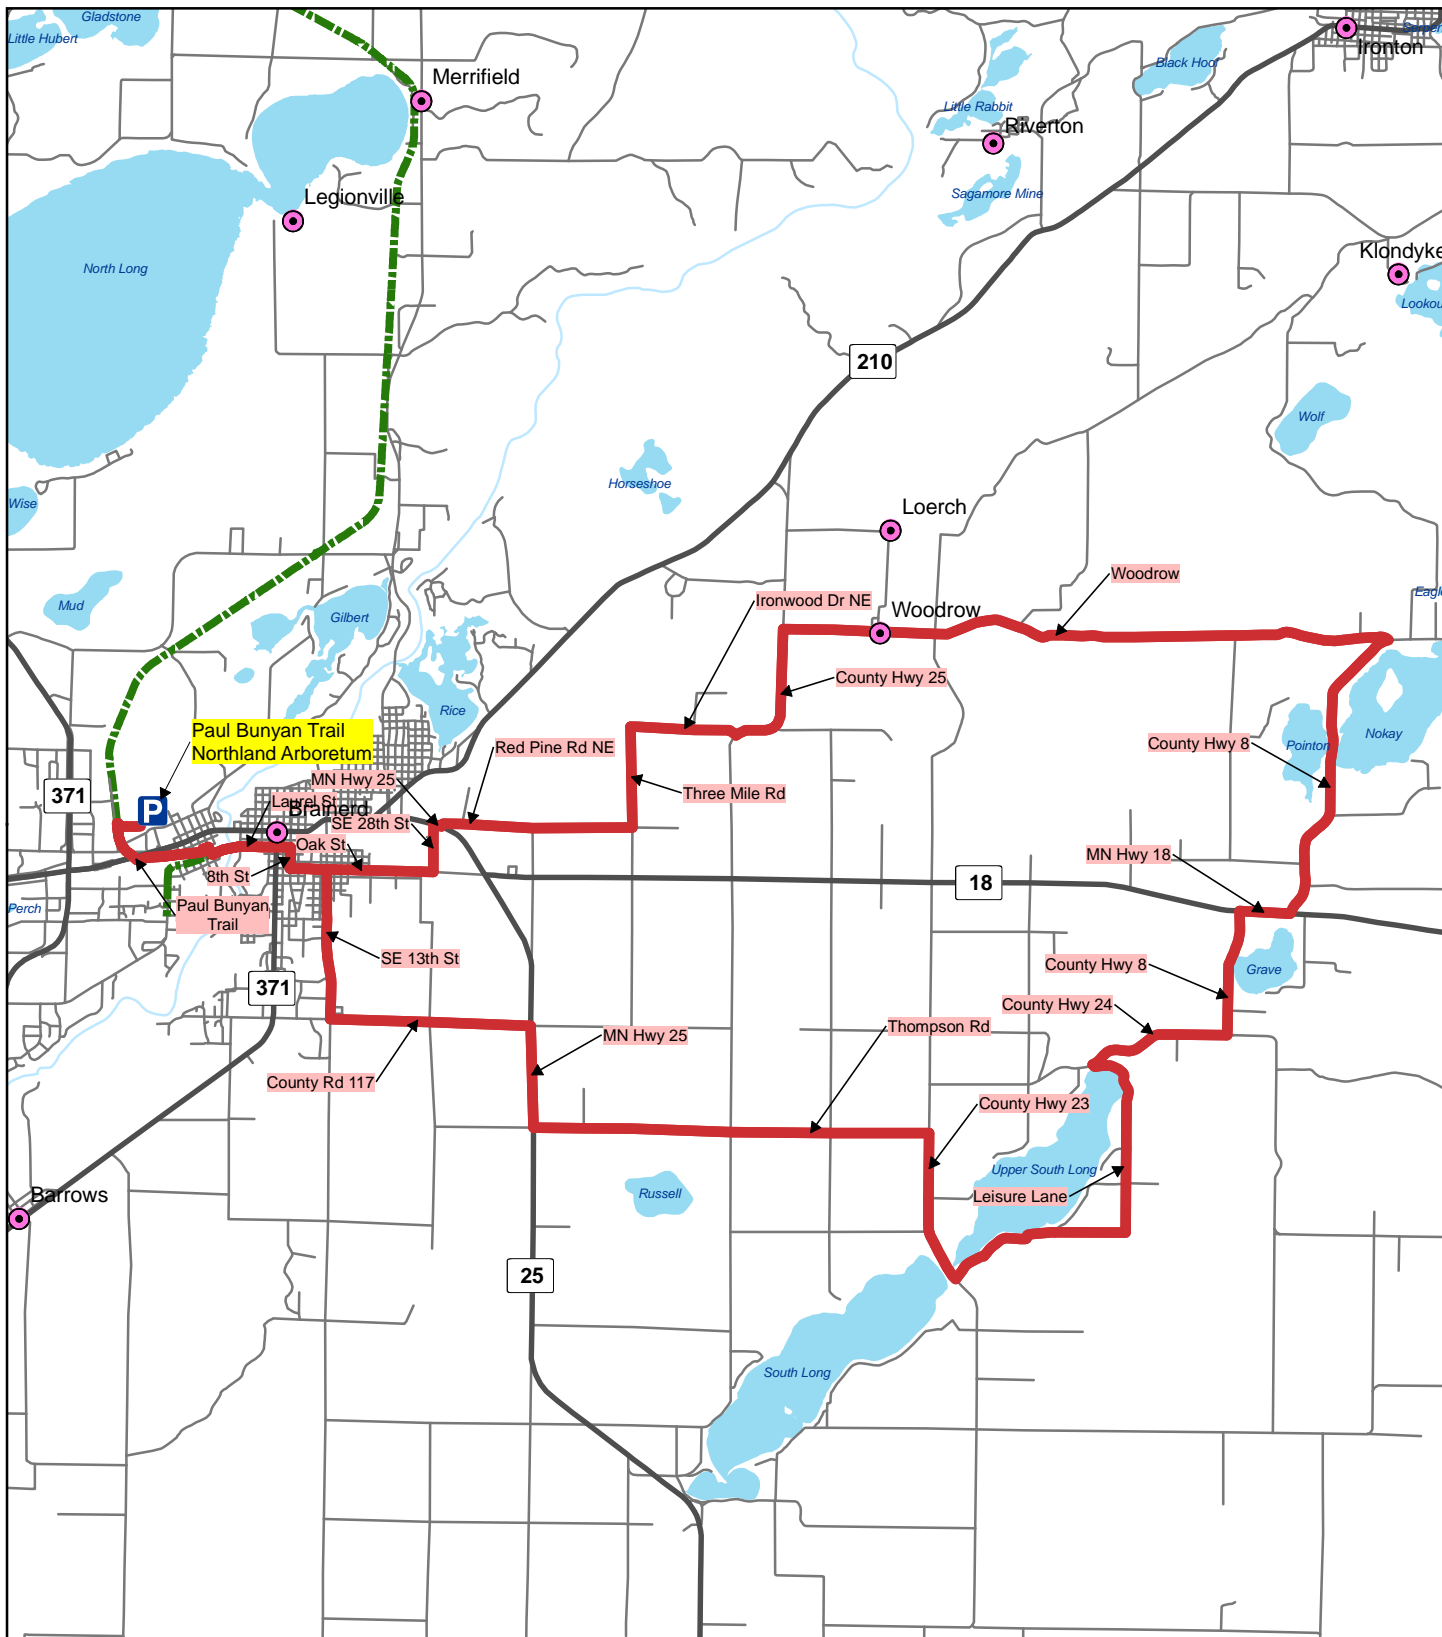

# East Brainerd (39 Miles)

## Paul Bunyan Cyclists Routes

- East Brainerd
- - - Bike Trail
- Other Roads
- Major Highways
- Populated Places
- Lakes & Rivers

See page 2 for detail of route through Brainerd.

Apr 26, 2010

J. Olson

Gilbert

Rice