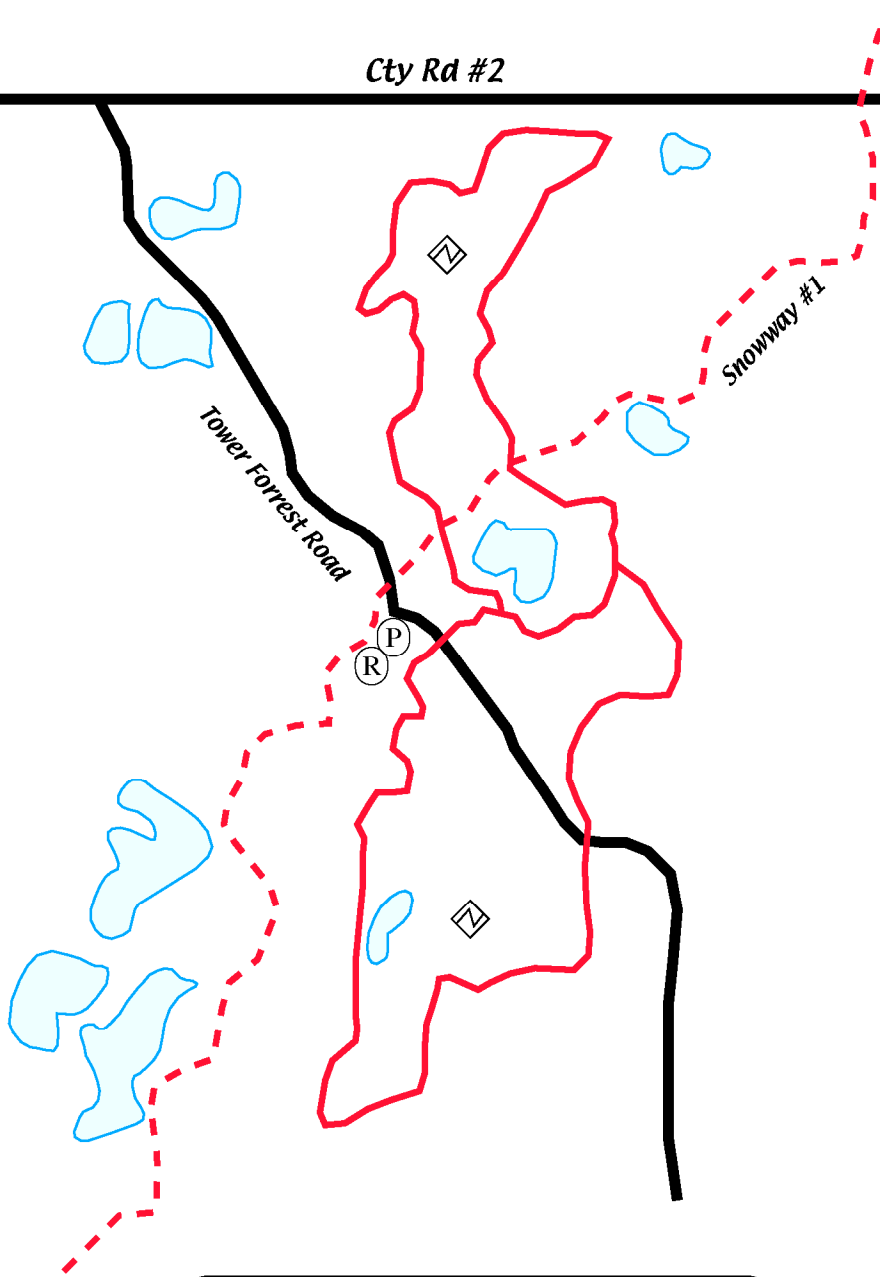

# Spider Lake Recreation Area

## Foothills State Forest Cross Country Trails

Cty Rd #2

|                                   |   |
|-----------------------------------|---|
| (P) Parking                       | (Circle with horizontal line) Easiest             |
| (R) Restrooms                     | (Square with wavy line) Moderate                  |
| (E) Entrance                      | (Square with zigzag line) Most Difficult          |
| (W) Waiting Room                  | One Way →   |
| — (Solid Red Line) —<br>Ski Trail | - - - (Dashed Red Line) - - -<br>Snowmobile Trail |