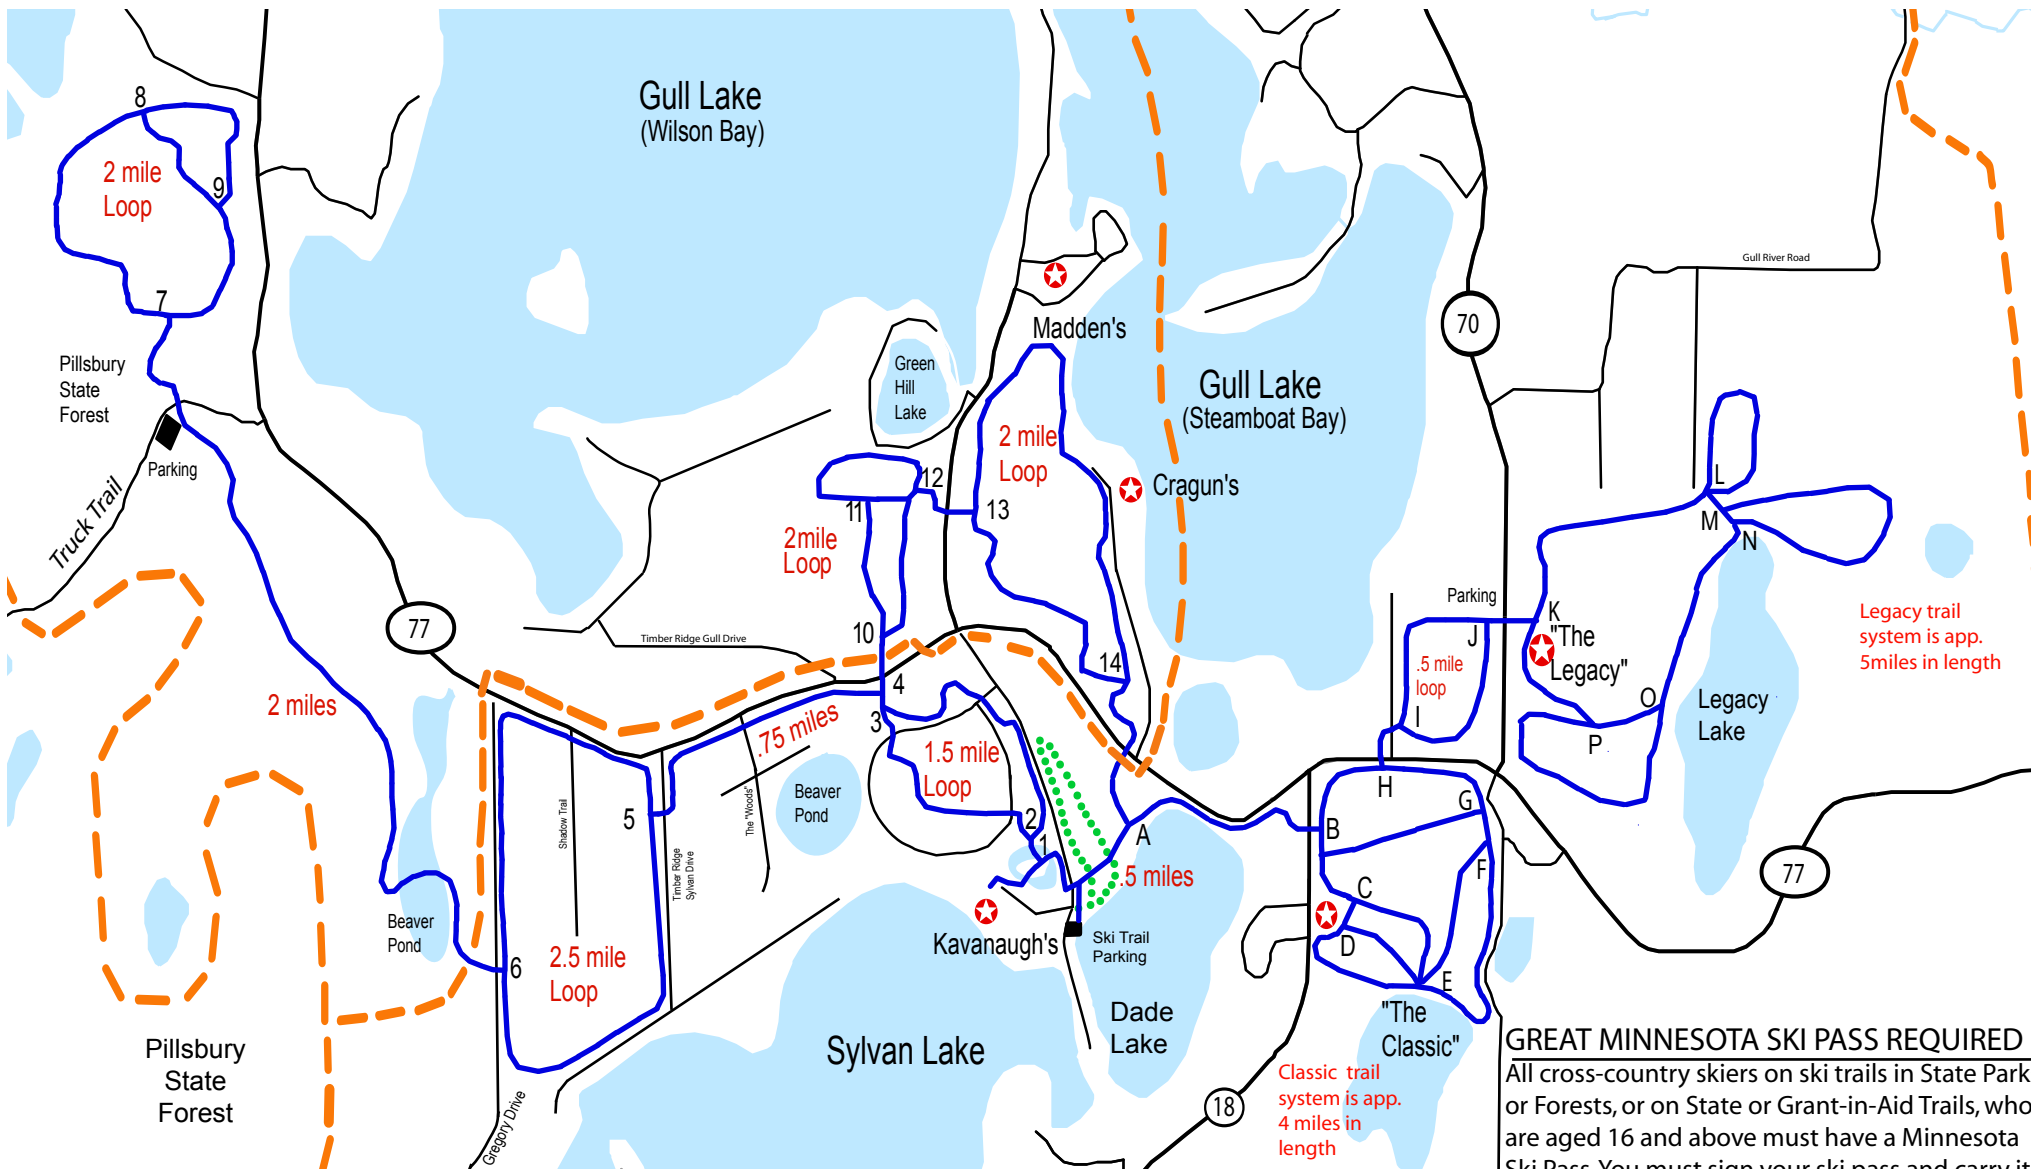

# PINE BEACH CROSS COUNTRY SKI TRAILS

- X-C Ski Trail
- Snowmobile Trail
- Snowshoe Trail (1 mile )

**GREAT MINNESOTA SKI PASS REQUIRED**  
 All cross-country skiers on ski trails in State Parks or Forests, or on State or Grant-in-Aid Trails, who are aged 16 and above must have a Minnesota Ski Pass. You must sign your ski pass and carry it with you when skiing. Your ski pass fee helps support Minnesota's cross-country ski trail system.