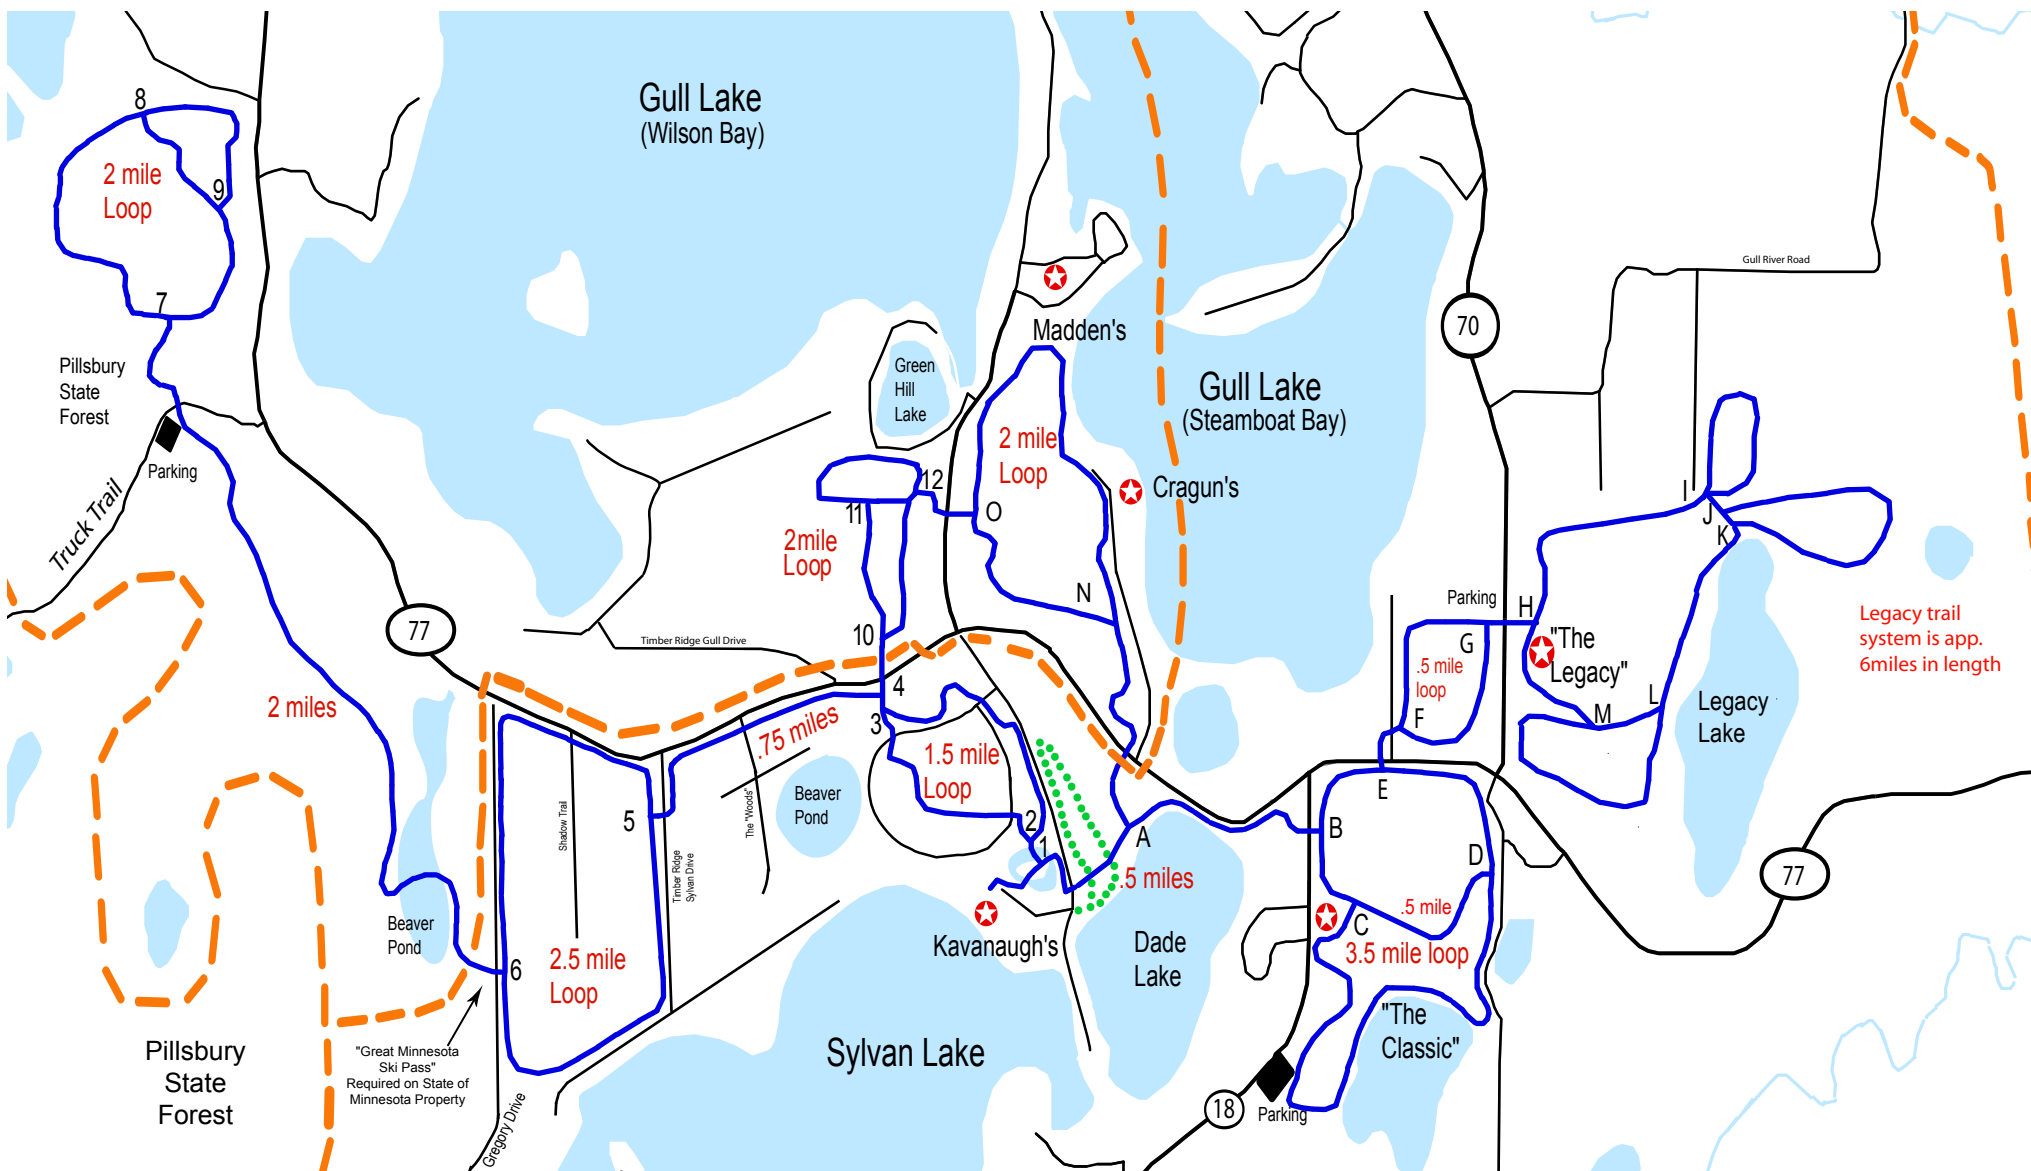

PINE BEACH CROSS COUNTRY SKI TRAILS

- X-C Ski Trail
- - - - Snowmobile Trail
- Snowshoe Trail (1 mile)