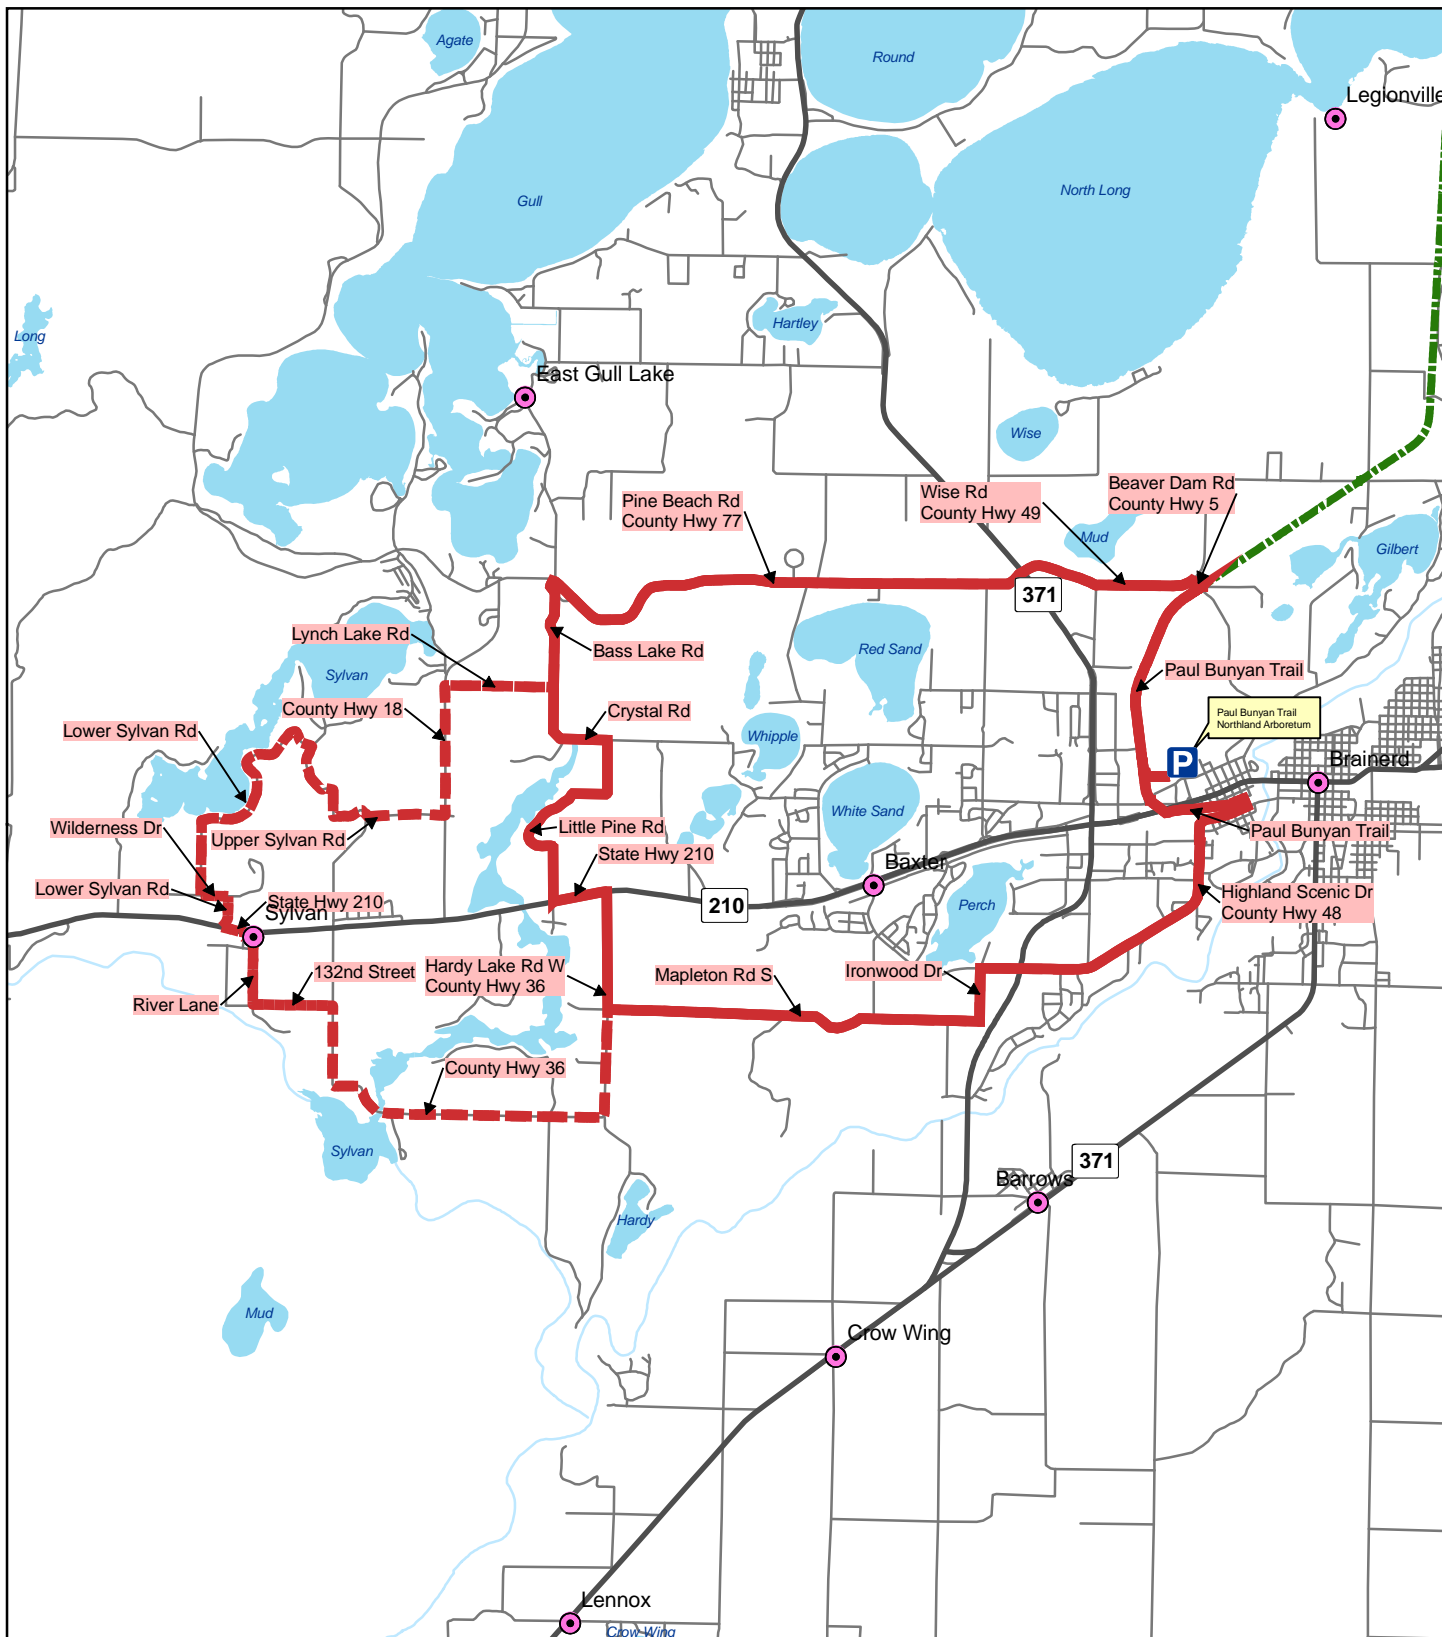

West Baxter (23 Mi.) & Sylvan (32 Mi.)

Paul Bunyan Cyclists Routes

- West Baxter
- - - Sylvan
- - - Bike Trail
- Major Highways
- Other Roads
- Populated Places
- Lakes & Rivers

See page 2 for detail of Paul Bunyan Trail at start and end of ride.

Brainerd

Paul Bunyan Trail

Perch

Highland Scenic Dr
County Hwy 48