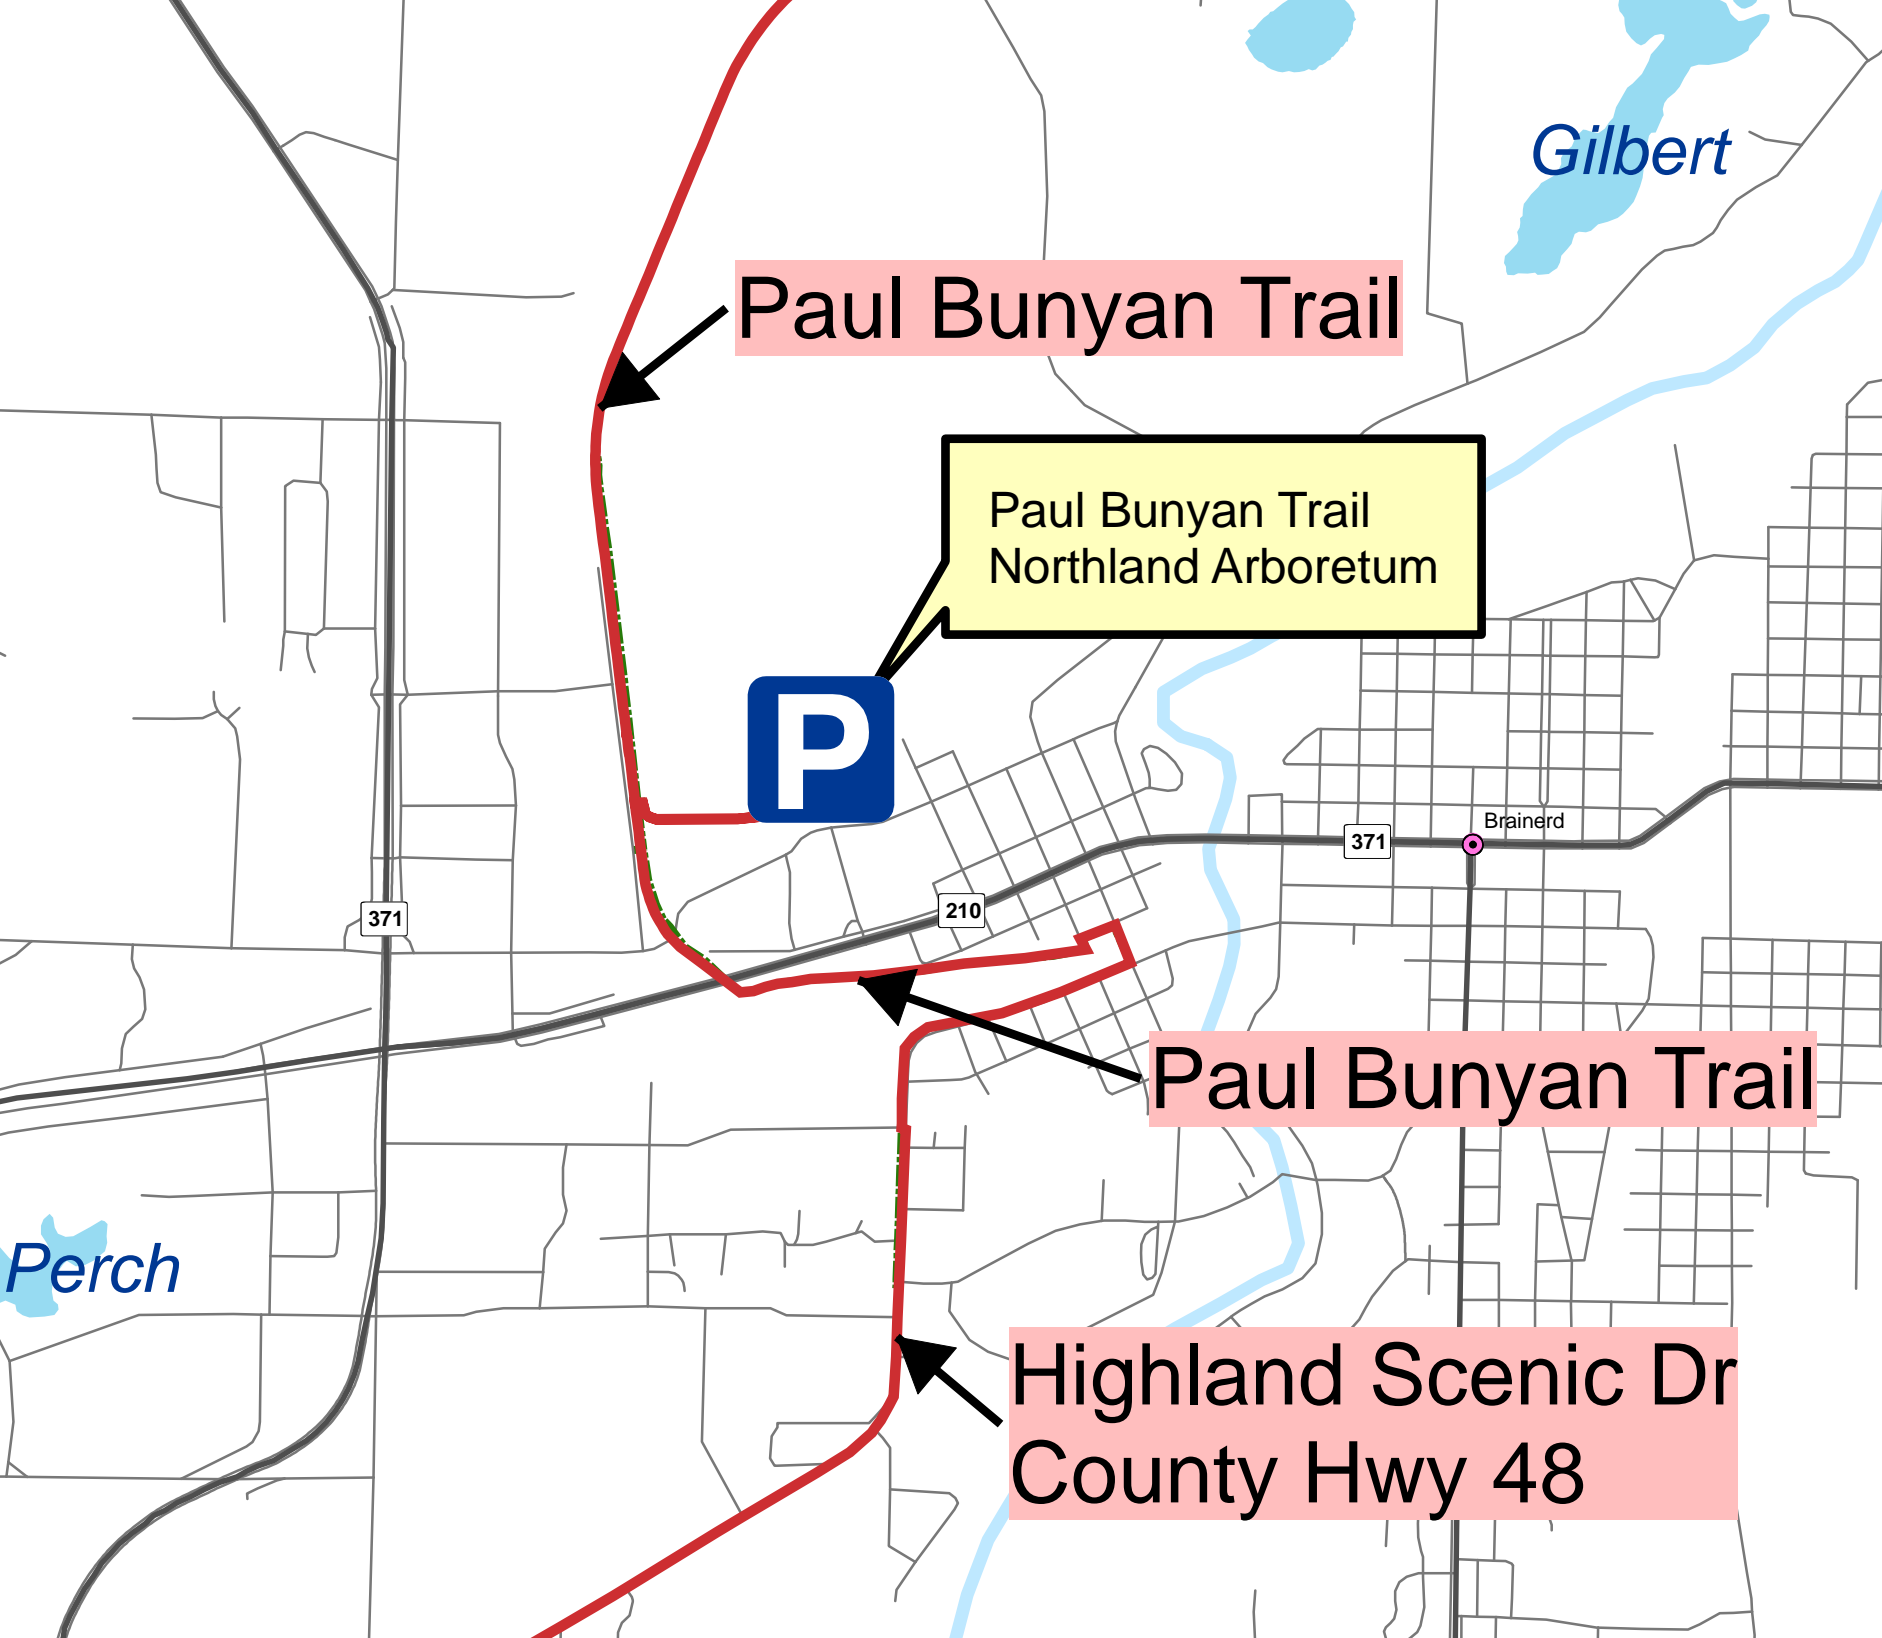

West Baxter (23 Mi.) & Sylvan (32 Mi.)

Paul Bunyan Cyclists Routes

- West Baxter
- - - Sylvan
- - - Bike Trail
- Major Highways
- Other Roads
- Populated Places
- Lakes & Rivers

See page 2 for detail of Paul Bunyan Trail at start and end of ride.

Apr 25, 2010

J. Olson

Gilbert

Paul Bunyan Trail

Paul Bunyan Trail
Northland Arboretum

371

210

371

Brainerd

Paul Bunyan Trail

Perch

Highland Scenic Dr
County Hwy 48